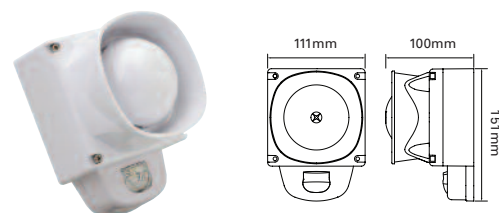

Technical Specification

Mounting	Wall
Voltage	18 - 28VDC (Fire Use)
Current	15 - 30mA dependent on setting (Sounder; tone 29)
Coverage (y)	7.5m (Switchable to 2.5m)
Mounting Height (x)	2.4m (max)
Coverage Volume Code	W-2.4-7.5
Coverage Volume	135 m³ (15m³)
Flash Rate	1Hz (Switchable to 0.5Hz)
Operating Temperature	-10°C to +55°C, -25°C to +70°C (WP)
Monitoring	Reverse Polarity
Protection	IP21C, IP66 (WP)
Weight	200g
Body Colour	White or Red
Flash Colour	White or Red
Sound Output	100dB(A) (Typical tone 29 - Symphoni)
Maximum effective luminous intensity (I_{eff})	53 cd (candela)

Symphoni LX Wall WP