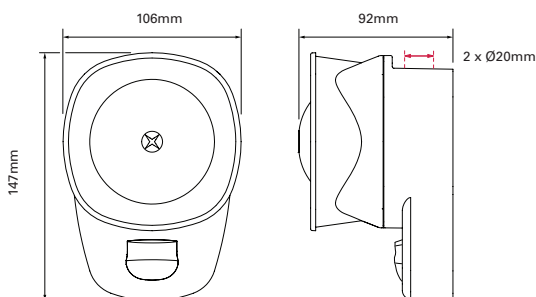

Dimensions

Technical Specification

Mounting	Wall
Voltage	18 - 28VDC (Fire Use)
Current	15 - 30mA dependent on setting (Sounder; tone 29)
Coverage (y)	7.5m (Switchable to 2.5m)
Mounting Height (x)	2.4m (max)
Coverage Volume Code	W-2.4-7.5
Coverage Volume	135 m ³ (15m ³)
Flash Rate	1Hz (Switchable to 0.5Hz)
Operating Temperature	-10°C to +55°C, -25°C to +70°C (WP)
Monitoring	Reverse Polarity
Protection	IP21C, IP66 (WP)
Weight	200g
Body Colour	White or Red
Flash Colour	White or Red
Sound Output	100dB(A) (Typical tone 29 - Symphoni)
Maximum effective luminous intensity (I_{eff})	53 cd (candela)